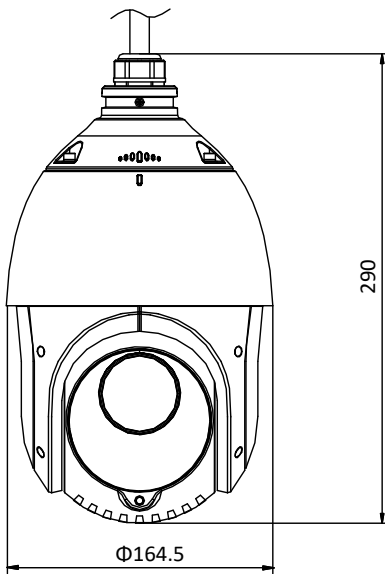

Available Model

DS-2DE4225IW-DE, 12 VDC & PoE+ (802.3 at, class4)

Dimensions

Unit: mm